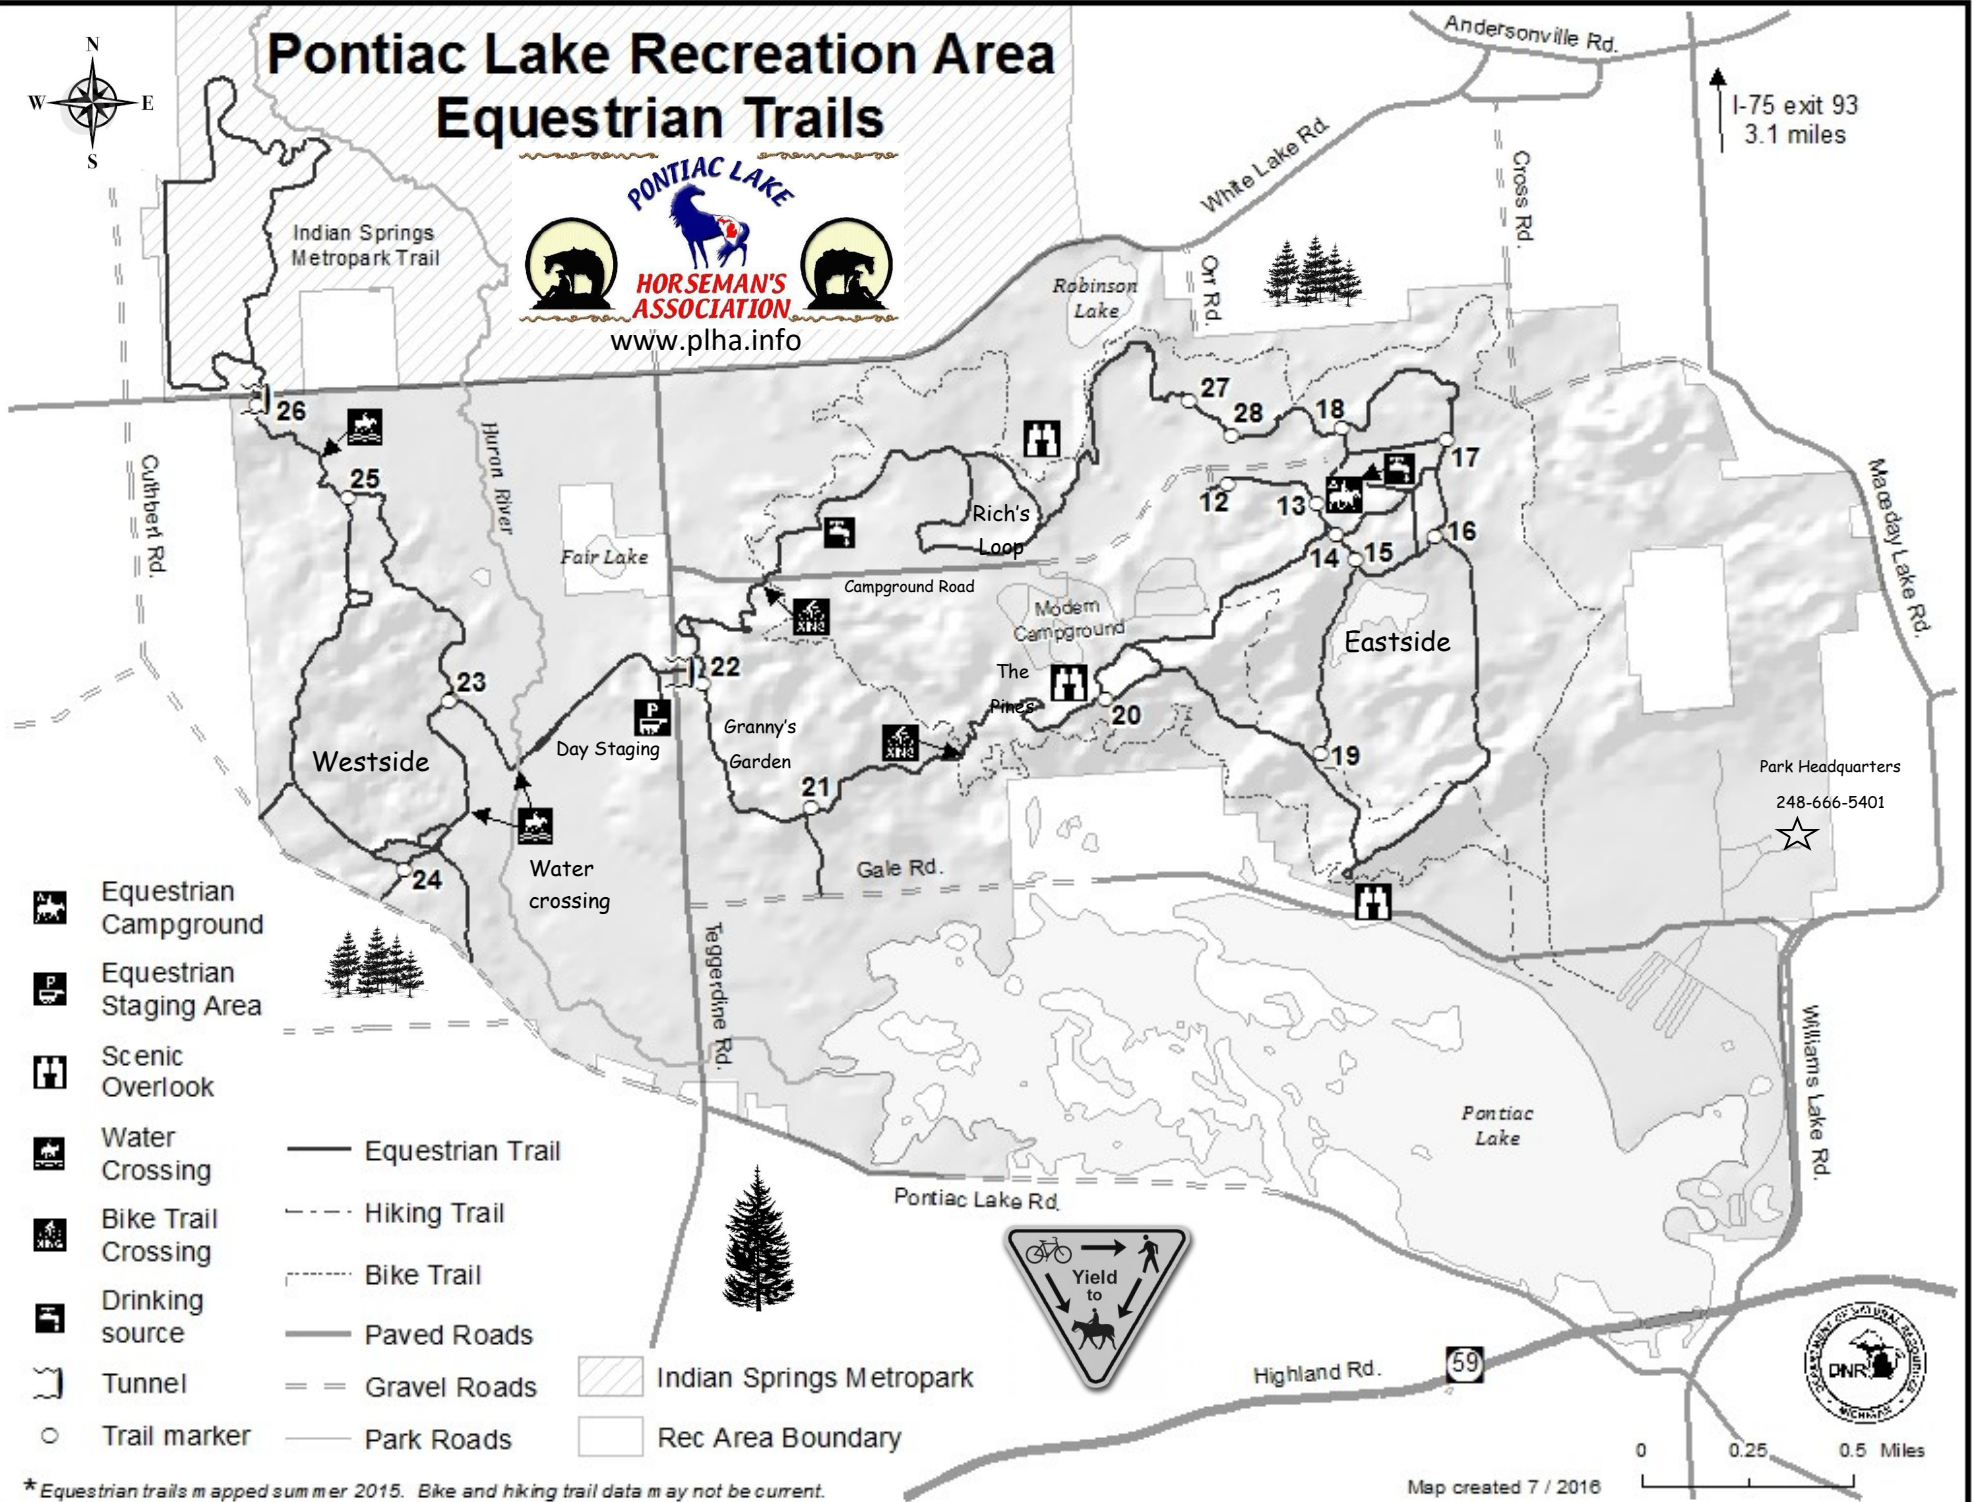

Pontiac Lake Recreation Area Equestrian Trails

I-75 exit 93
3.1 miles

*Equestrian trails mapped summer 2015. Bike and hiking trail data may not be current.

Map created 7 / 2016